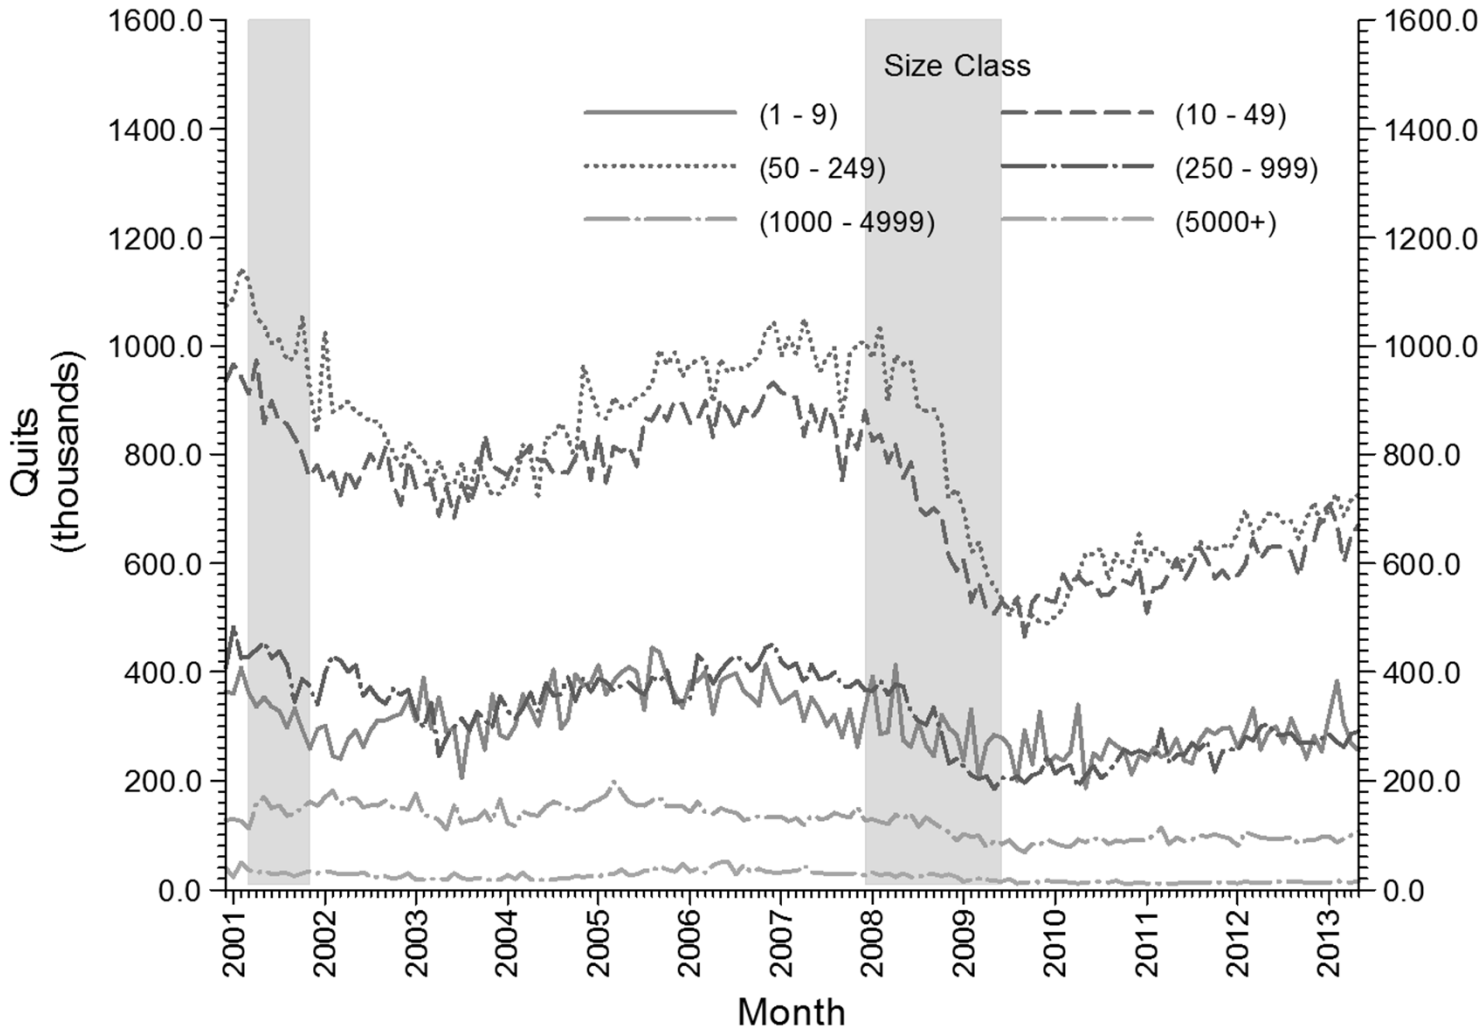

Monthly Quits by Establishment Size Class, JOLTS