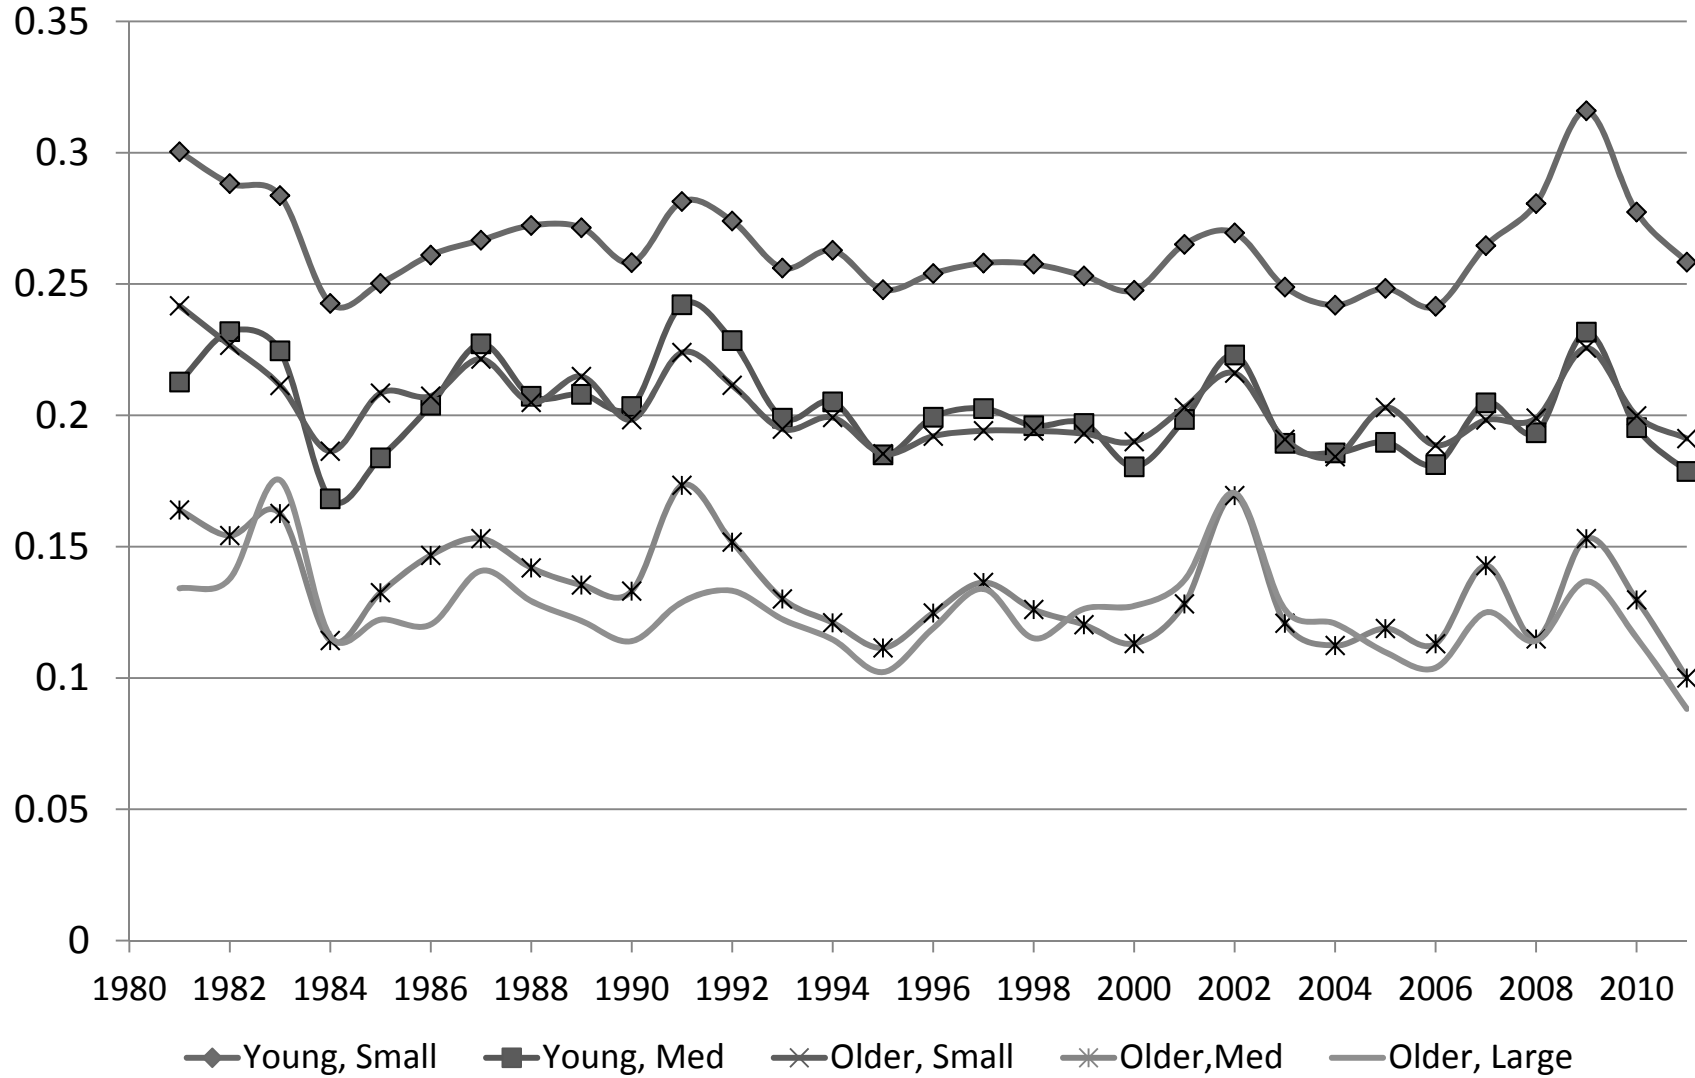

Source: Davis, Faberman and Haltiwanger (2011), BED and JOLTS

About half of worker reallocation (hires+separations) due to job reallocation. Both job and Excess churning exhibit downward trends. Excess churning has fallen substantially in Great Recession and been slow to recover.

Important to distinguish between firm size and firm age...

Net Growth Rates by Firm Age and Firm Size Source: BDS

◆ Young, Small ■ Young, Med × Older, Small — Older, Med ● Older, Large

Job Creation Rates by Firm Age and Firm Size

Source: BDS

◆ Young, Small ■ Young, Med ✕ Older, Small * Older, Med — Older, Large

Job Destruction Rates by Firm Age and Firm Size

Source: BDS

Declining Share of Activity from Young Firms (Firm Age Five or Less), Source: BDS