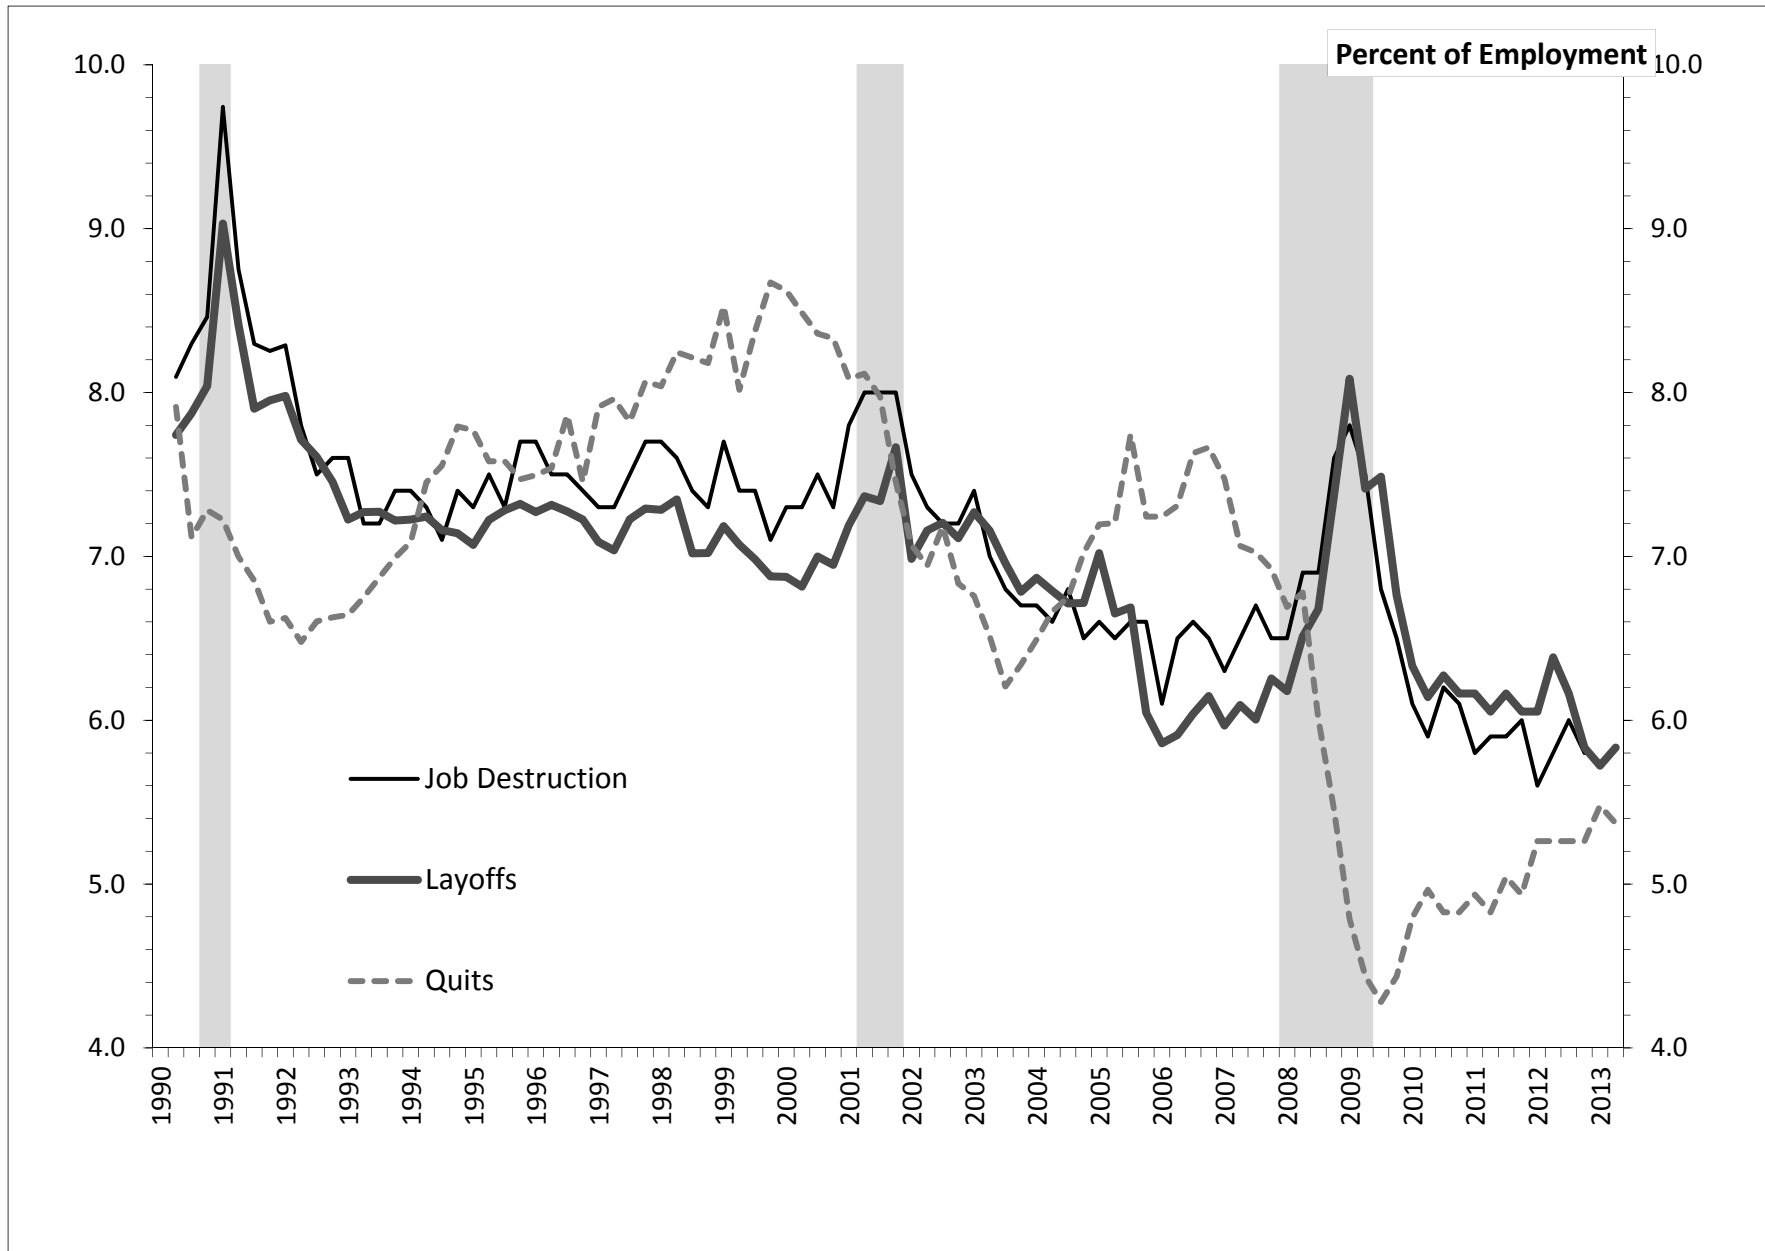

The Flows View of the U.S. Labor Market?

John Haltiwanger

University of Maryland and NBER

October 10, 2013

Job Creation and Destruction Rates, U.S. Private Sector, Quarterly, Source: BED

Quarterly Job Destruction, Layoffs, and Quits: U.S. Private Sector

Source: Davis, Faberman and Haltiwanger (2011), BED and JOLTS

About half of worker reallocation (hires+separations) due to job reallocation. Both job and Excess churning exhibit downward trends. Excess churning has fallen substantially in Great Recession and been slow to recover.