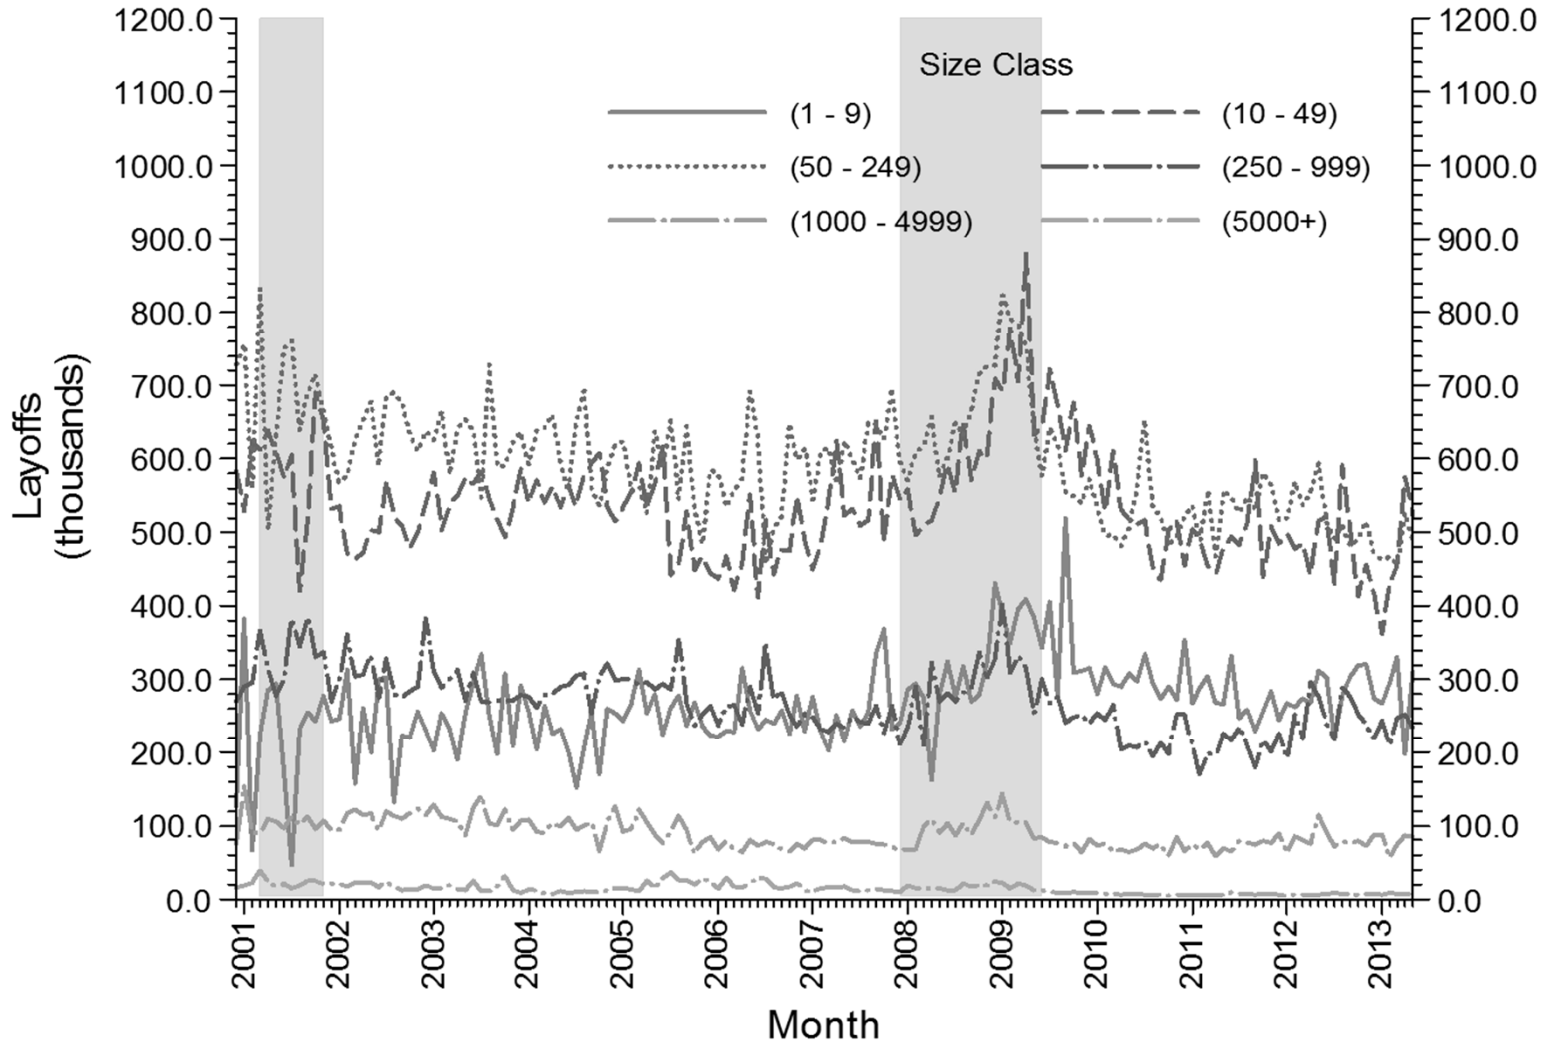

Monthly Layoffs by Establishment Size Class, JOLTS