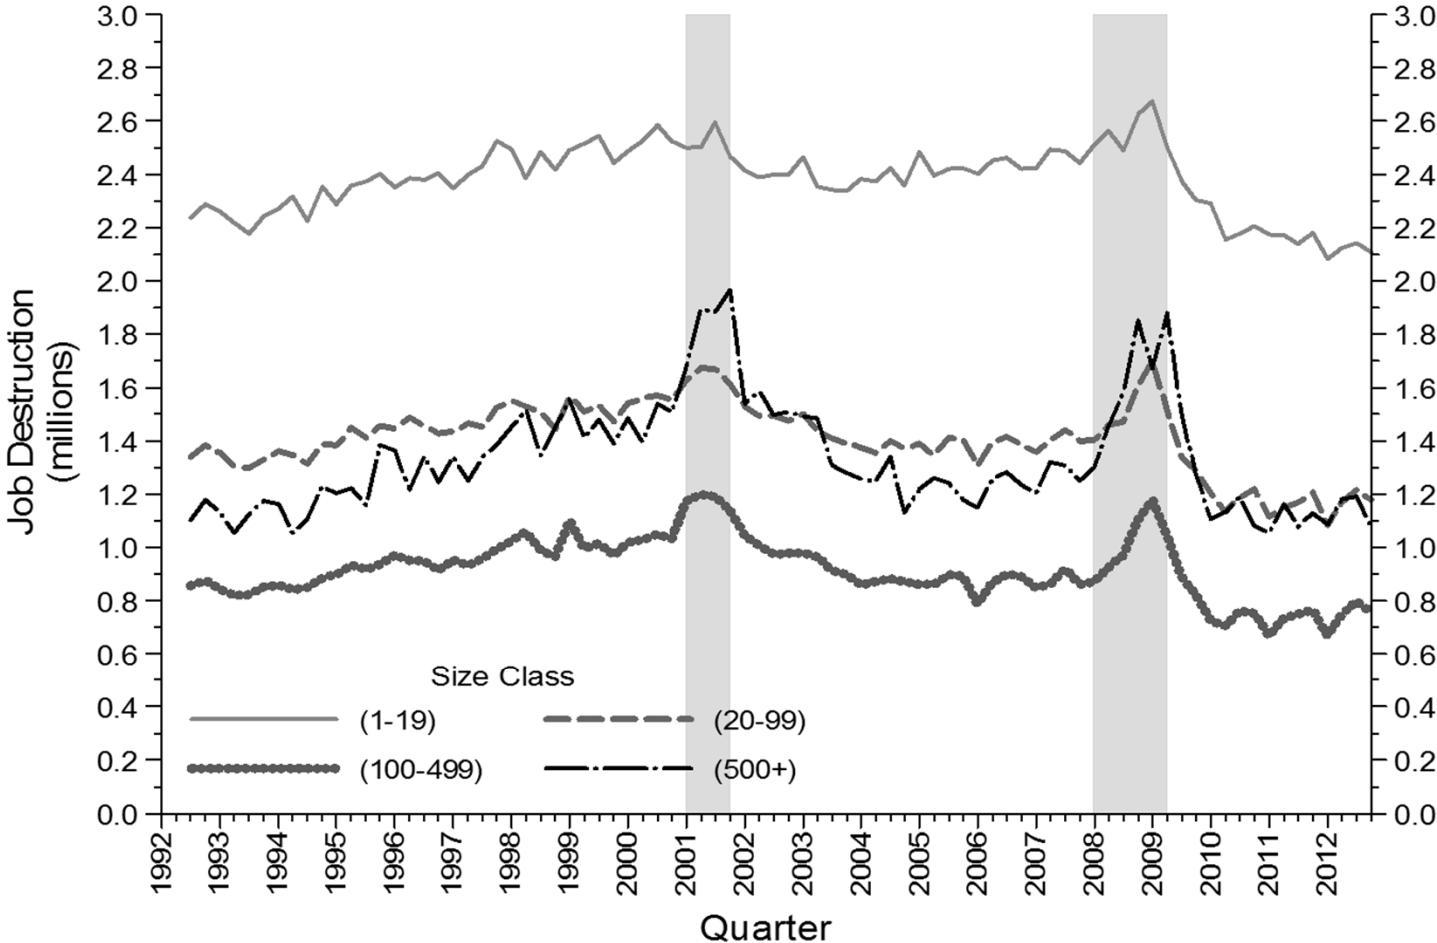

Source: Davis, Faberman and Haltiwanger (2011), BED and JOLTS

About half of worker reallocation (hires+separations) due to job reallocation. Both job and Excess churning exhibit downward trends. Excess churning has fallen substantially in Great Recession and been slow to recover.

Annual Startup Rate and Average Startup Size 1980-2011, Source: BDS

Gross Job Creation Levels by Employer Size

Source: BLS BED

Job Destruction Levels by Employer Size

Source: BLS BED

Monthly Hires by Establishment Size Class, JOLTS