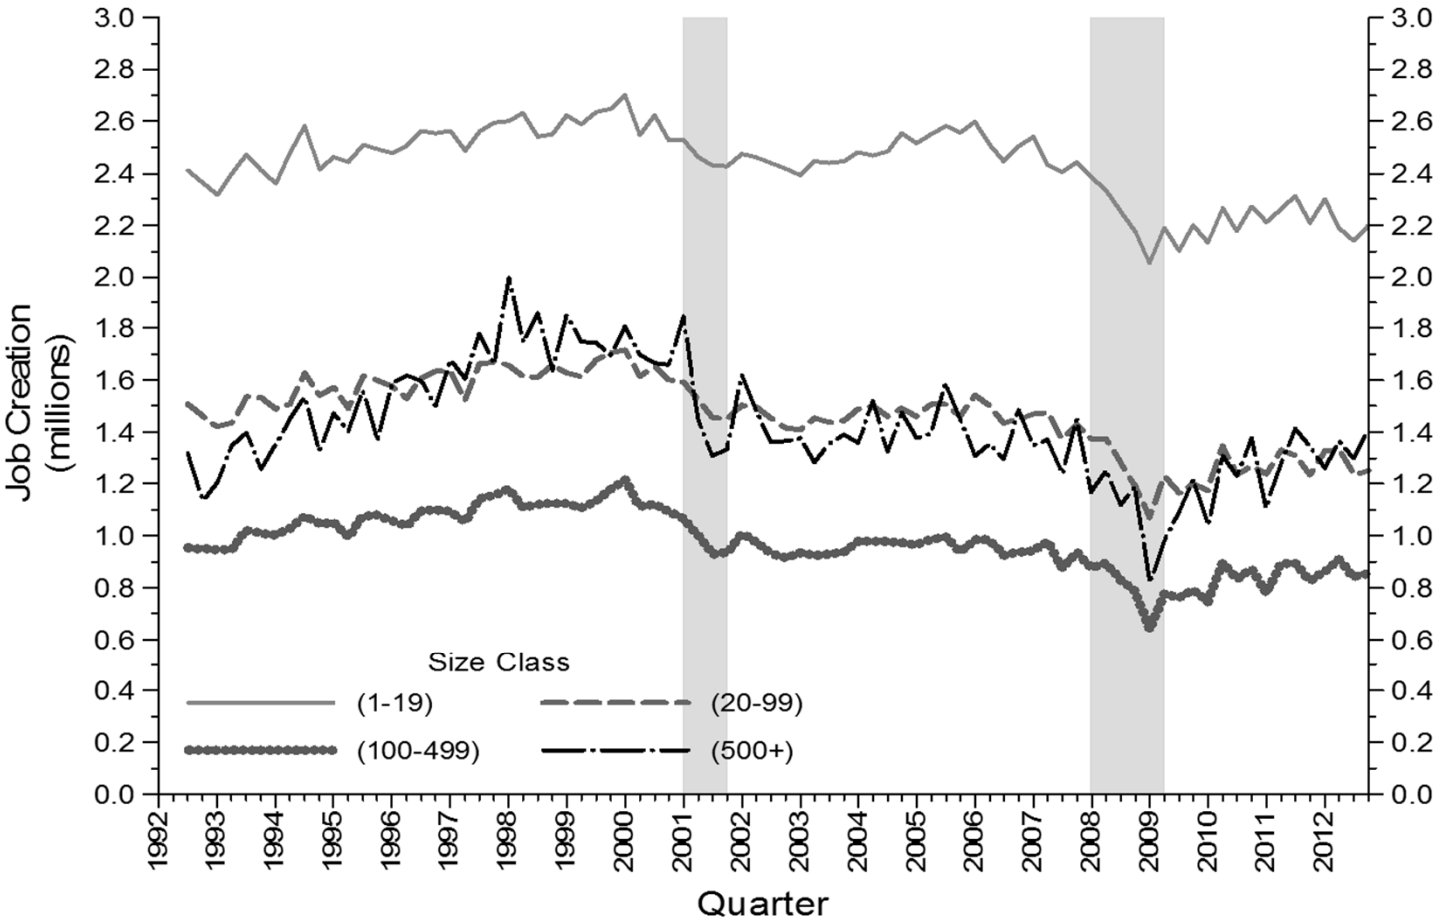

Gross Job Creation Levels by Employer Size

Source: BLS BED