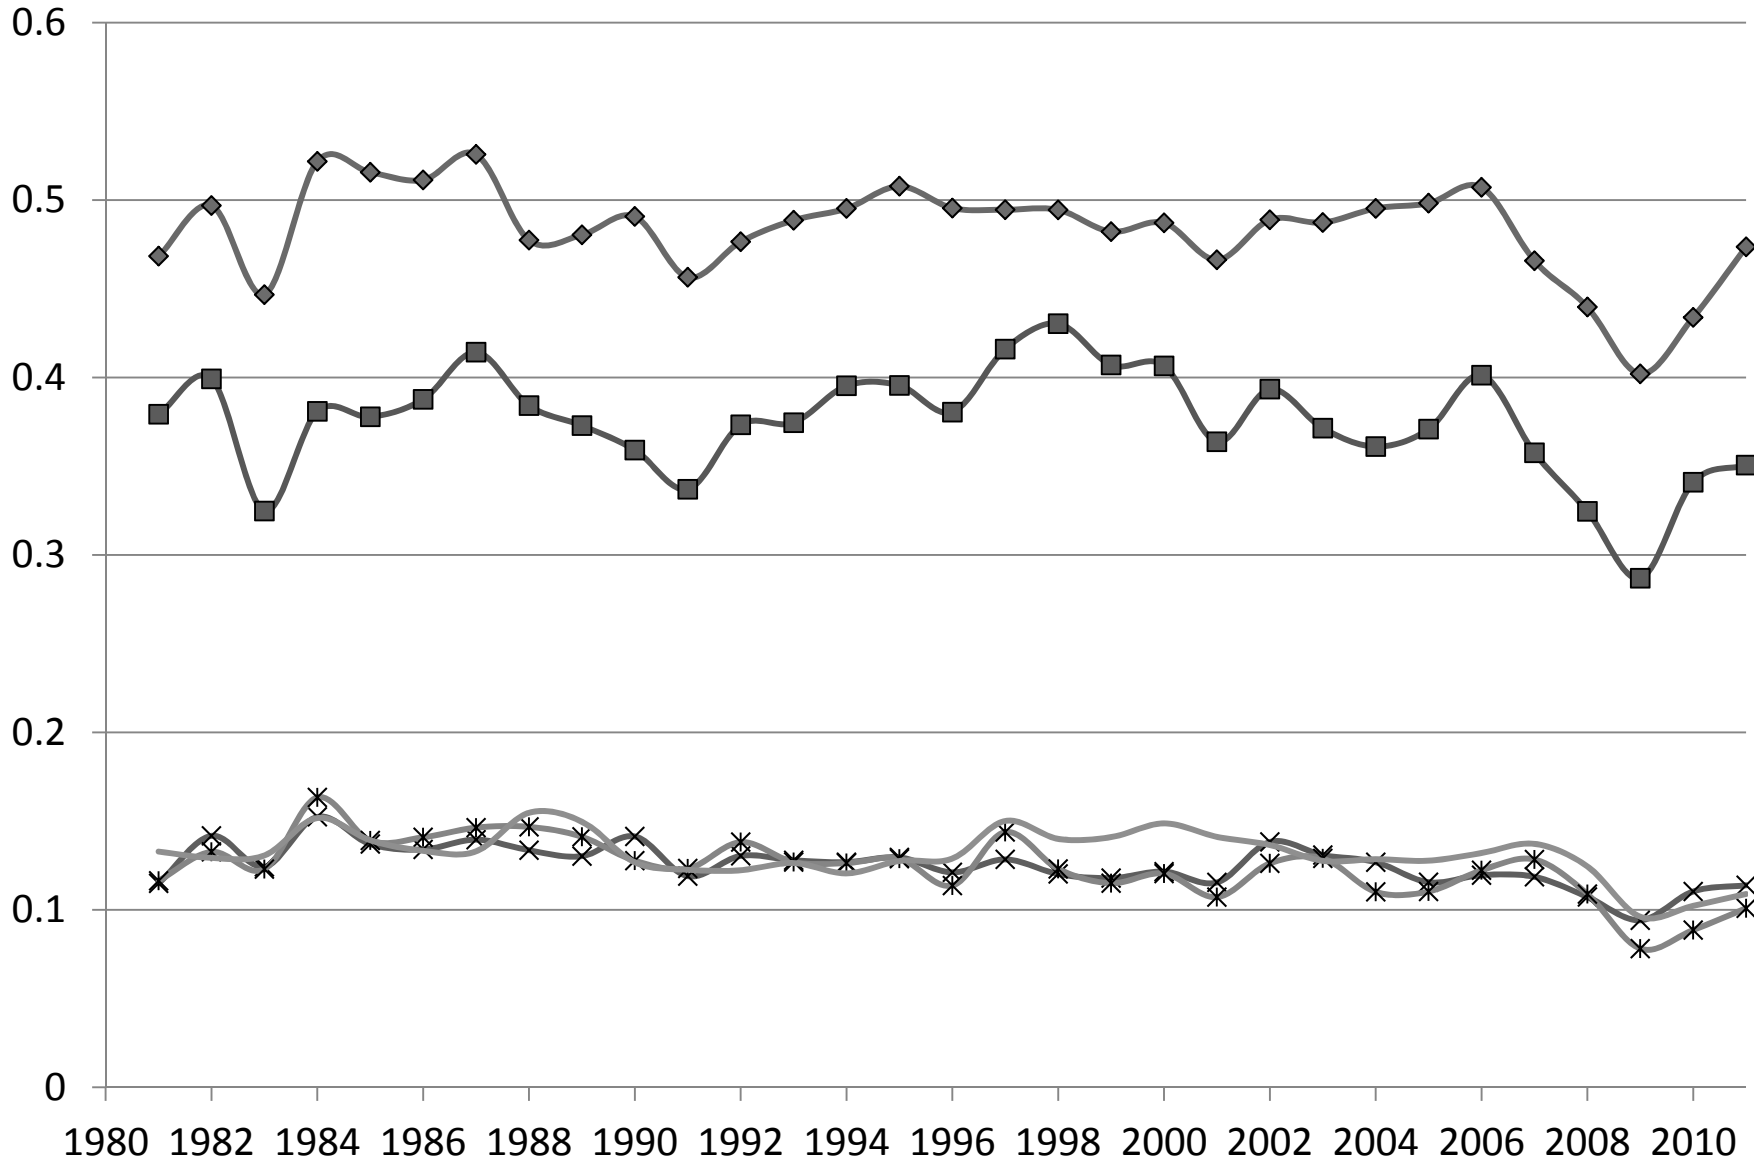

Job Creation Rates by Firm Age and Firm Size

Source: BDS

◆ Young, Small   ■ Young, Med   ✕ Older, Small   * Older, Med   — Older, Large