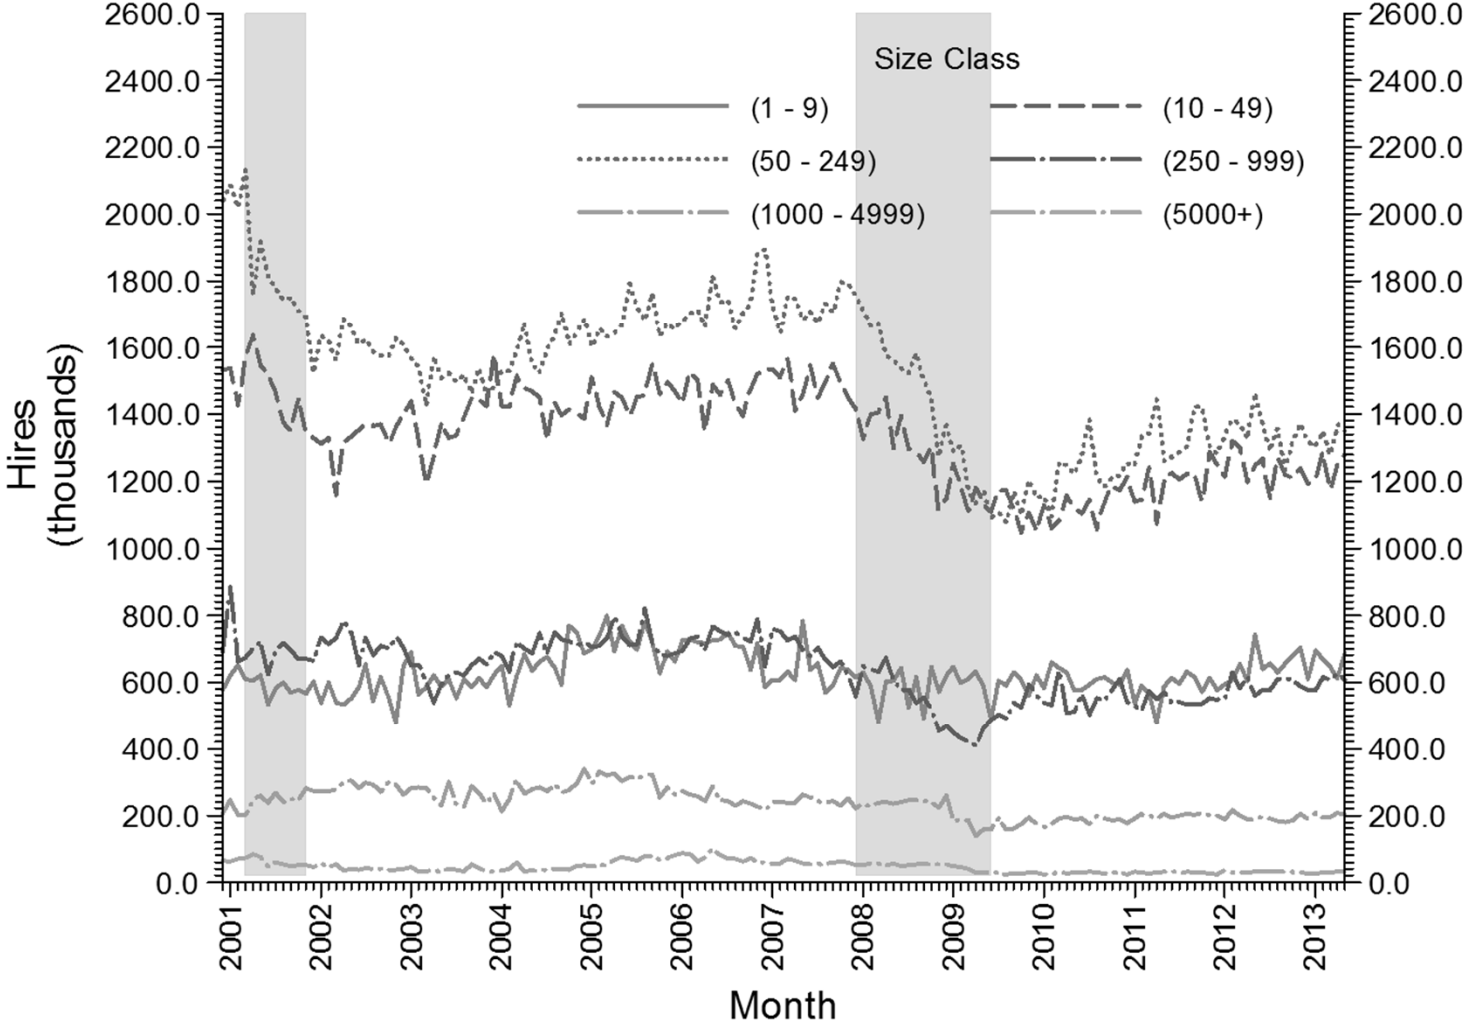

Source: Davis, Faberman and Haltiwanger (2011), BED and JOLTS

About half of worker reallocation (hires+separations) due to job reallocation. Both job and Excess churning exhibit downward trends. Excess churning has fallen substantially in Great Recession and been slow to recover.

Source: BDS

◆ Young, Small ■ Young, Med ✕ Older, Small * Older, Med — Older, Large

Job Destruction Rates by Firm Age and Firm Size

Source: BDS

Declining Share of Activity from Young Firms (Firm Age Five or Less), Source: BDS

Annual Startup Rate and Average Startup Size 1980-2011, Source: BDS

Gross Job Creation Levels by Employer Size

Source: BLS BED

Job Destruction Levels by Employer Size

Source: BLS BED

Monthly Hires by Establishment Size Class, JOLTS