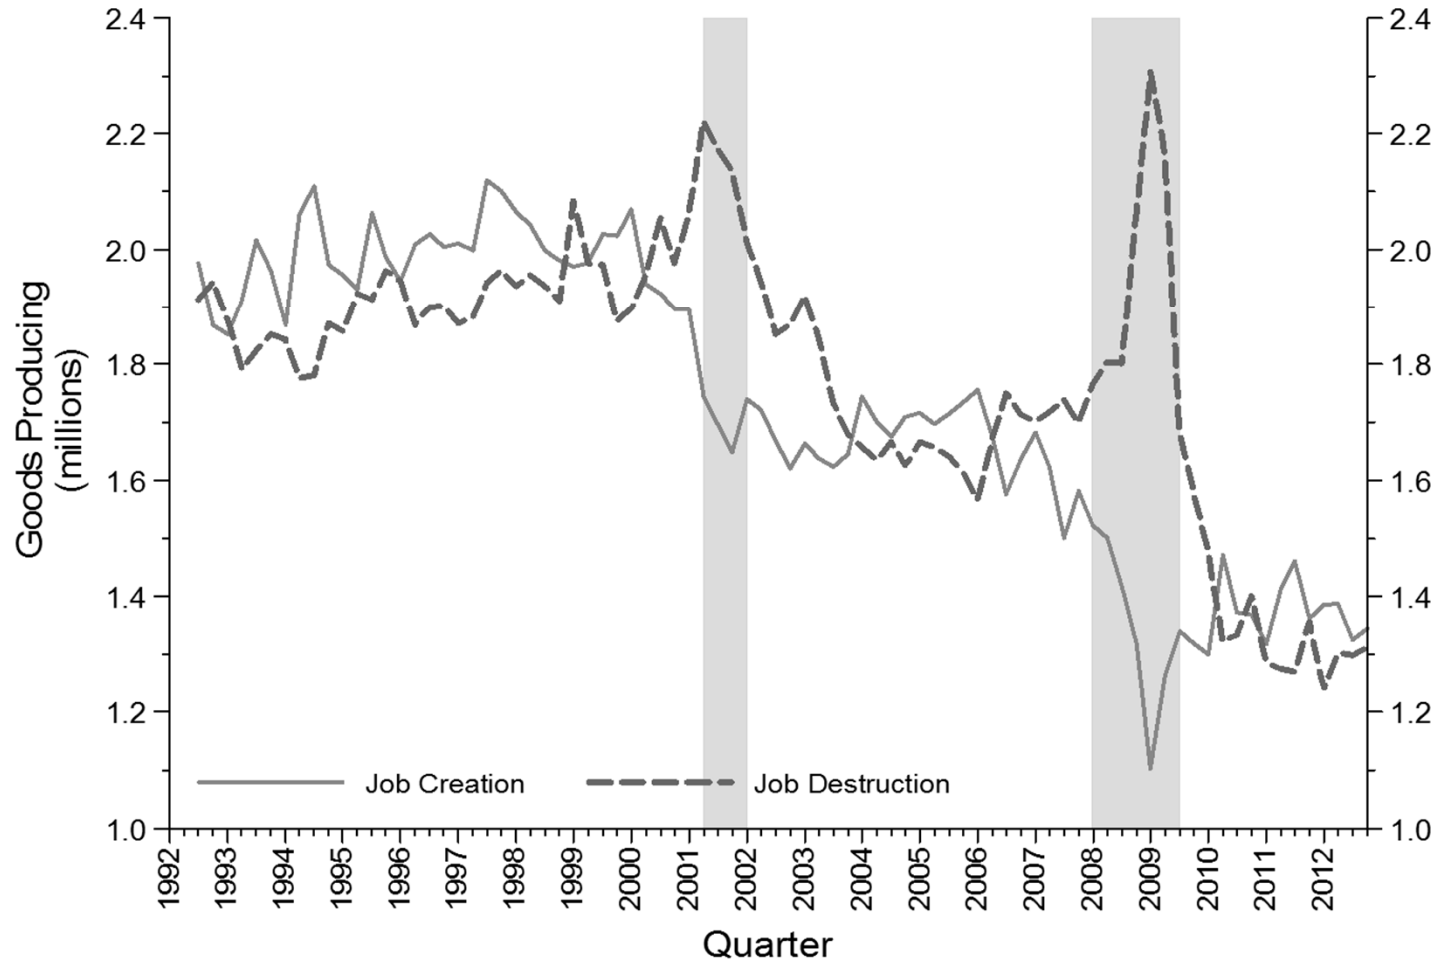

Goods producing – destruction more than “recovered” but creation has not...

Source: BED