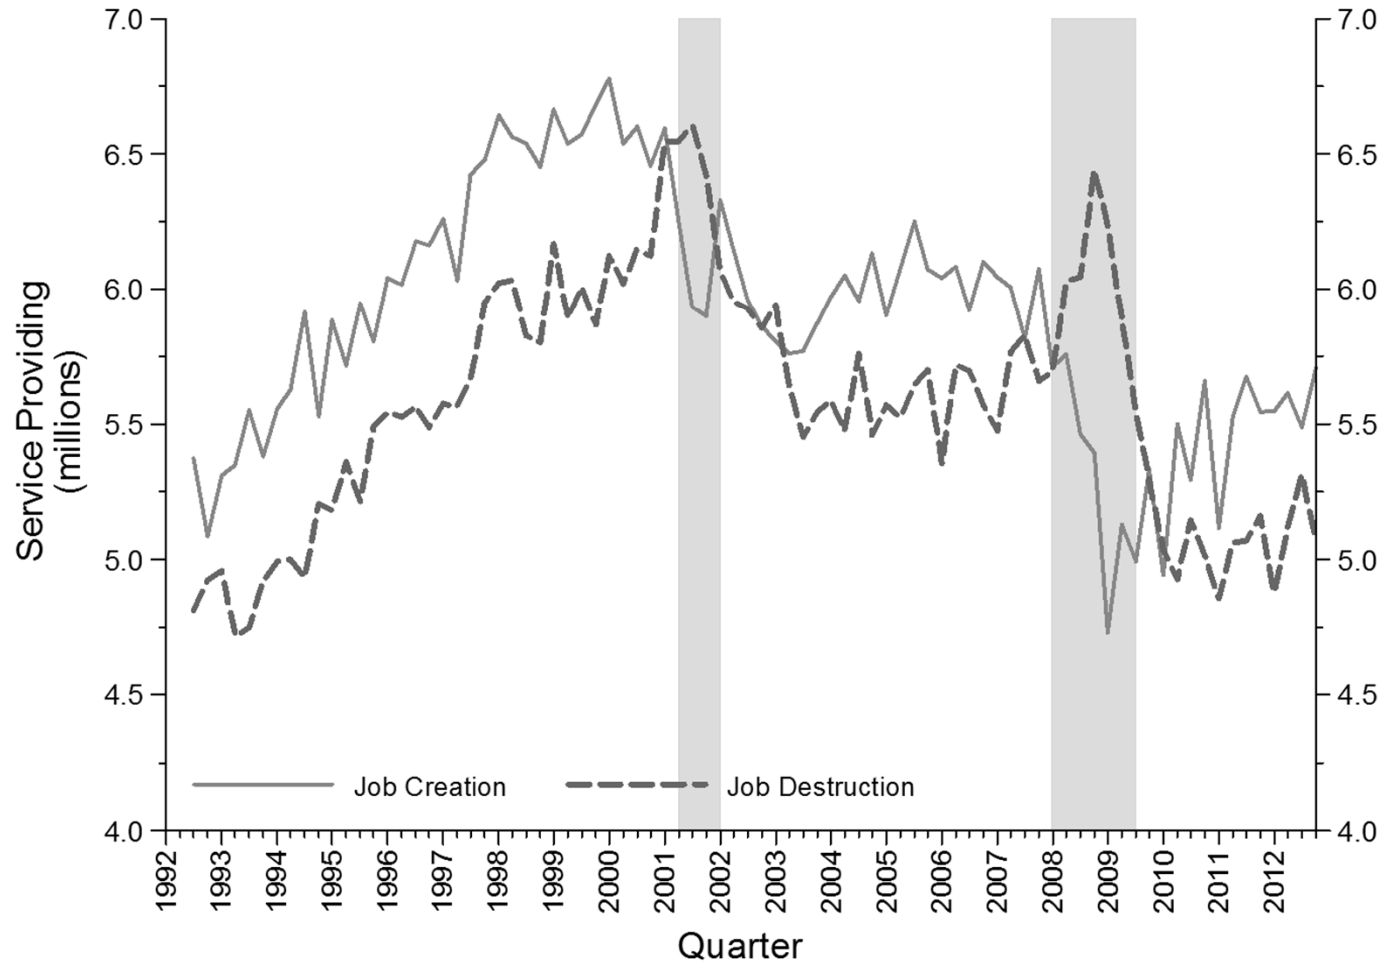

Source: Davis, Faberman and Haltiwanger (2011), BED and JOLTS

About half of worker reallocation (hires+separations) due to job reallocation. Both job and Excess churning exhibit downward trends. Excess churning has fallen substantially in Great Recession and been slow to recover.

Monthly Quits by Establishment Size Class, JOLTS

Monthly Layoffs by Establishment Size Class, JOLTS

Goods producing – destruction more than “recovered” but creation has not...

Source: BED

Service sector similar but somewhat more robust recovery....

Source: BED