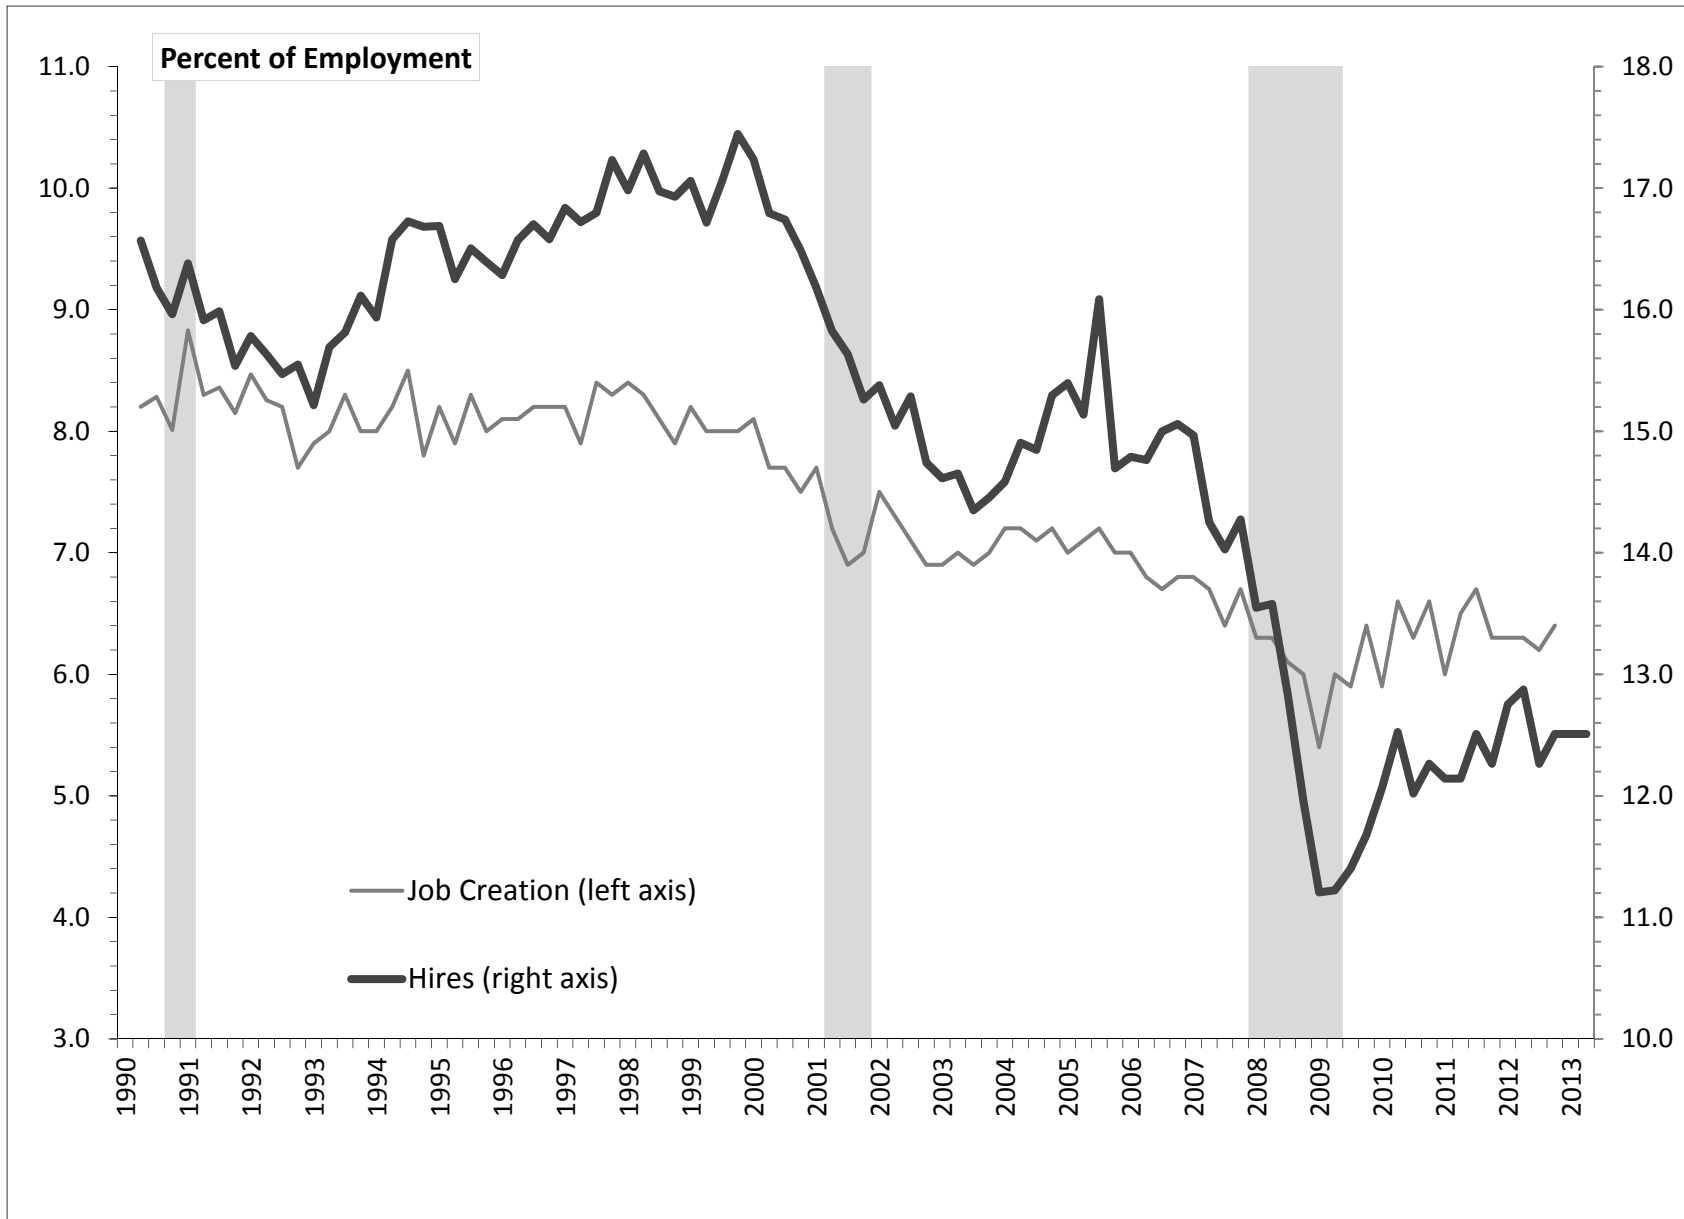

The Flows View of the U.S. Labor Market?

John Haltiwanger

University of Maryland and NBER

October 10, 2013

Job Creation and Destruction Rates, U.S. Private Sector, Quarterly, Source: BED

Quarterly Job Destruction, Layoffs, and Quits: U.S. Private Sector

Source: Davis, Faberman and Haltiwanger (2011), BED and JOLTS

About half of worker reallocation (hires+separations) due to job reallocation. Both job and Excess churning exhibit downward trends. Excess churning has fallen substantially in Great Recession and been slow to recover.