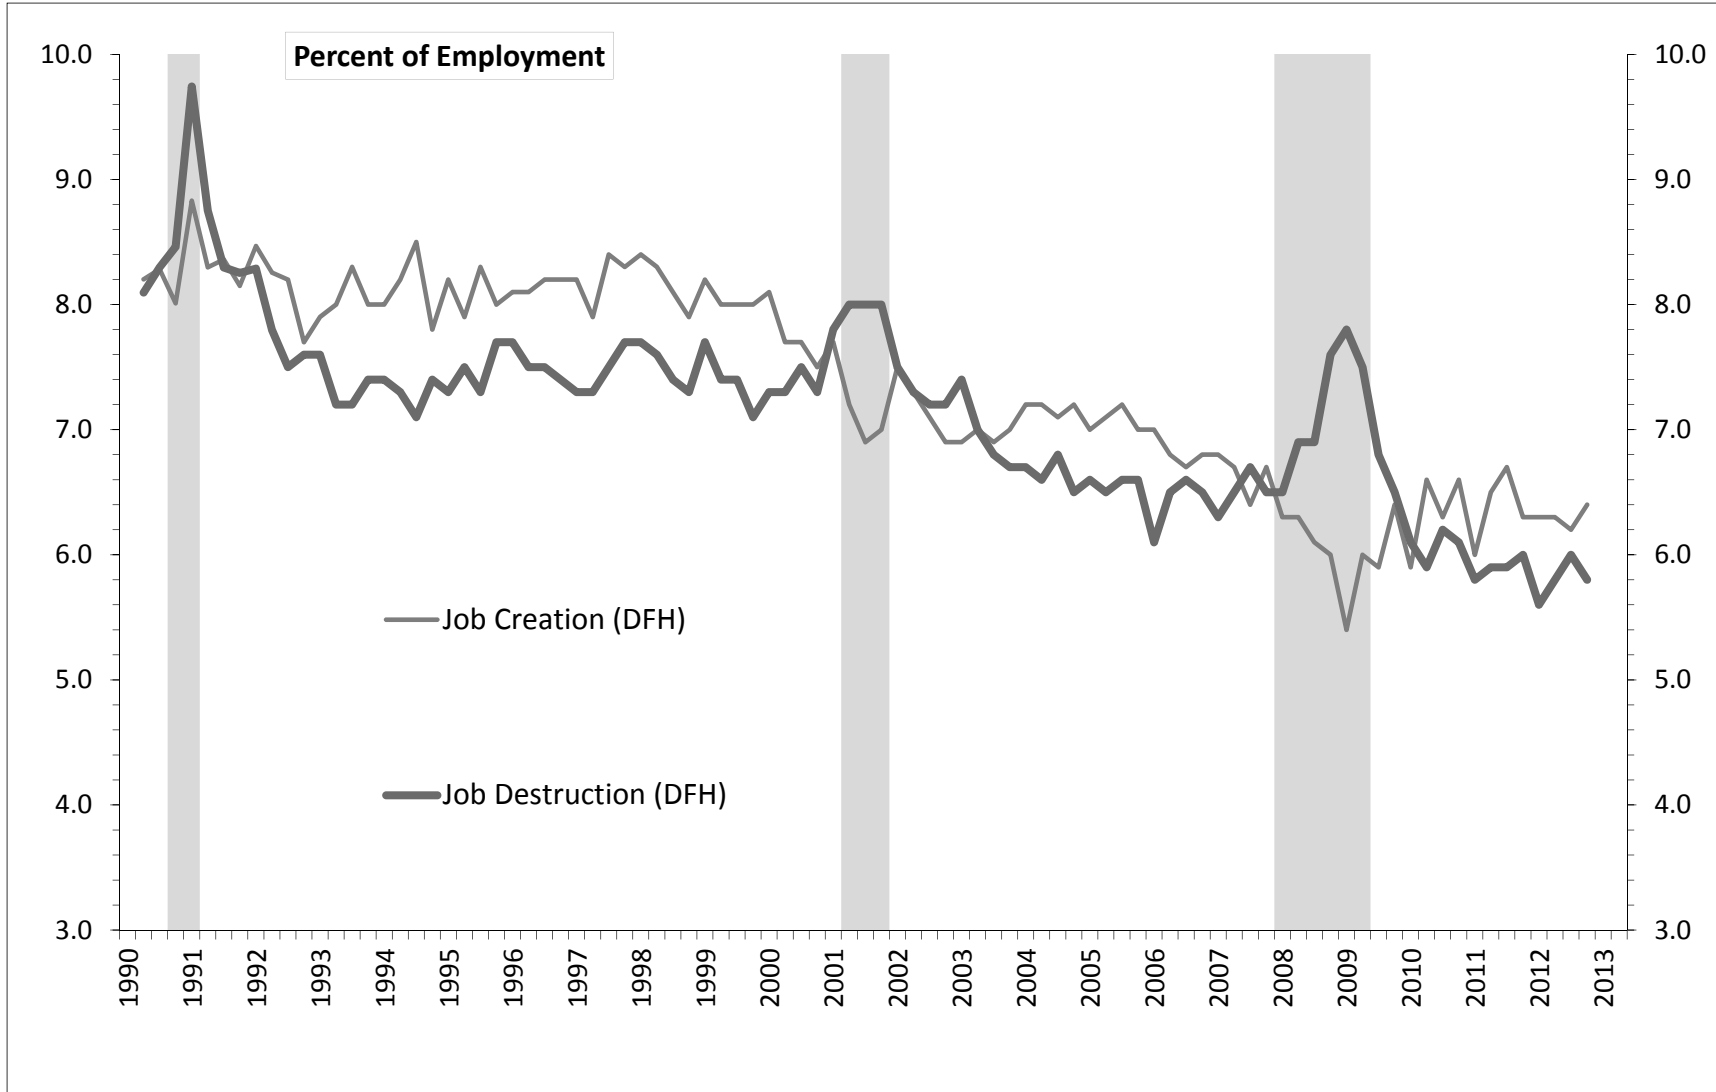

The Flows View of the U.S. Labor Market?

John Haltiwanger

University of Maryland and NBER

October 10, 2013

Job Creation and Destruction Rates, U.S. Private Sector, Quarterly, Source: BED

Quarterly Job Destruction, Layoffs, and Quits: U.S. Private Sector

Source: Davis, Faberman and Haltiwanger (2011), BED and JOLTS

About half of worker reallocation (hires+separations) due to job reallocation. Both job and Excess churning exhibit downward trends. Excess churning has fallen substantially in Great Recession and been slow to recover.