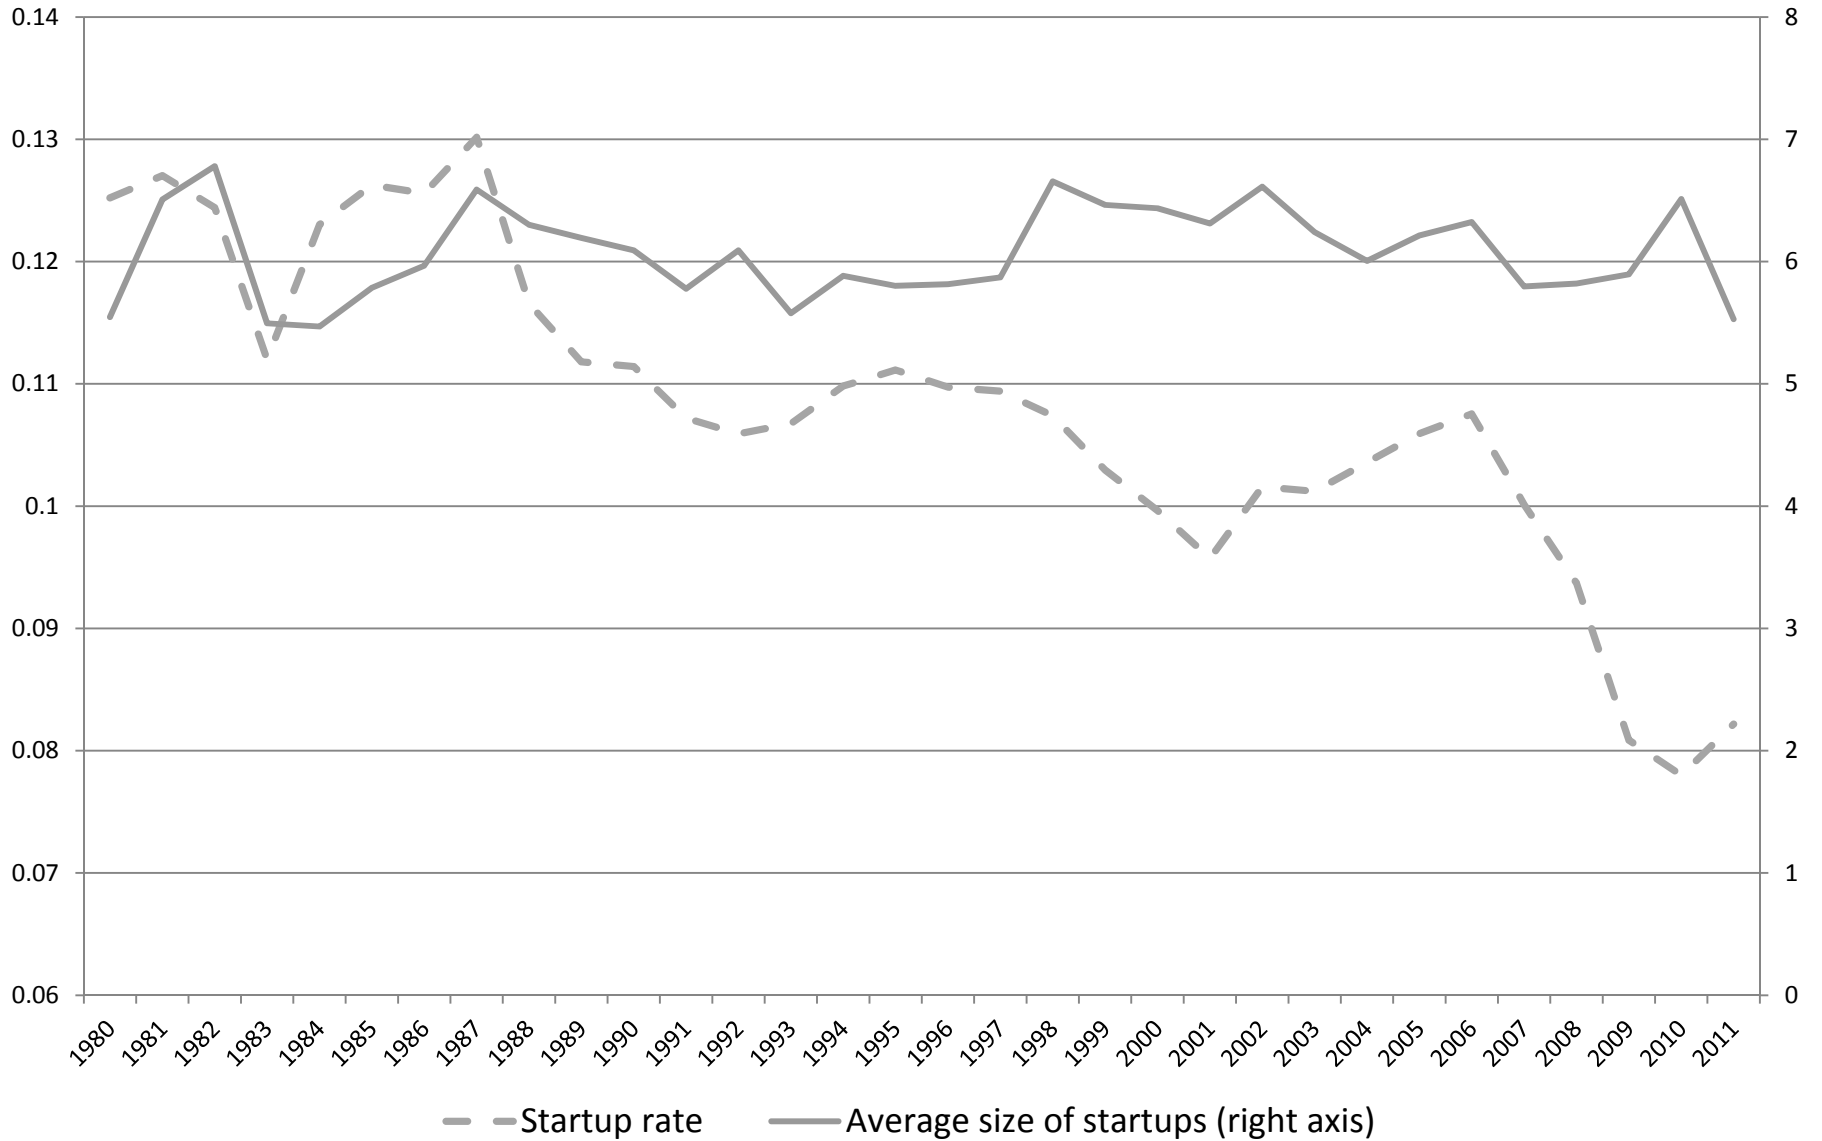

Annual Startup Rate and Average Startup Size 1980-2011, Source: BDS