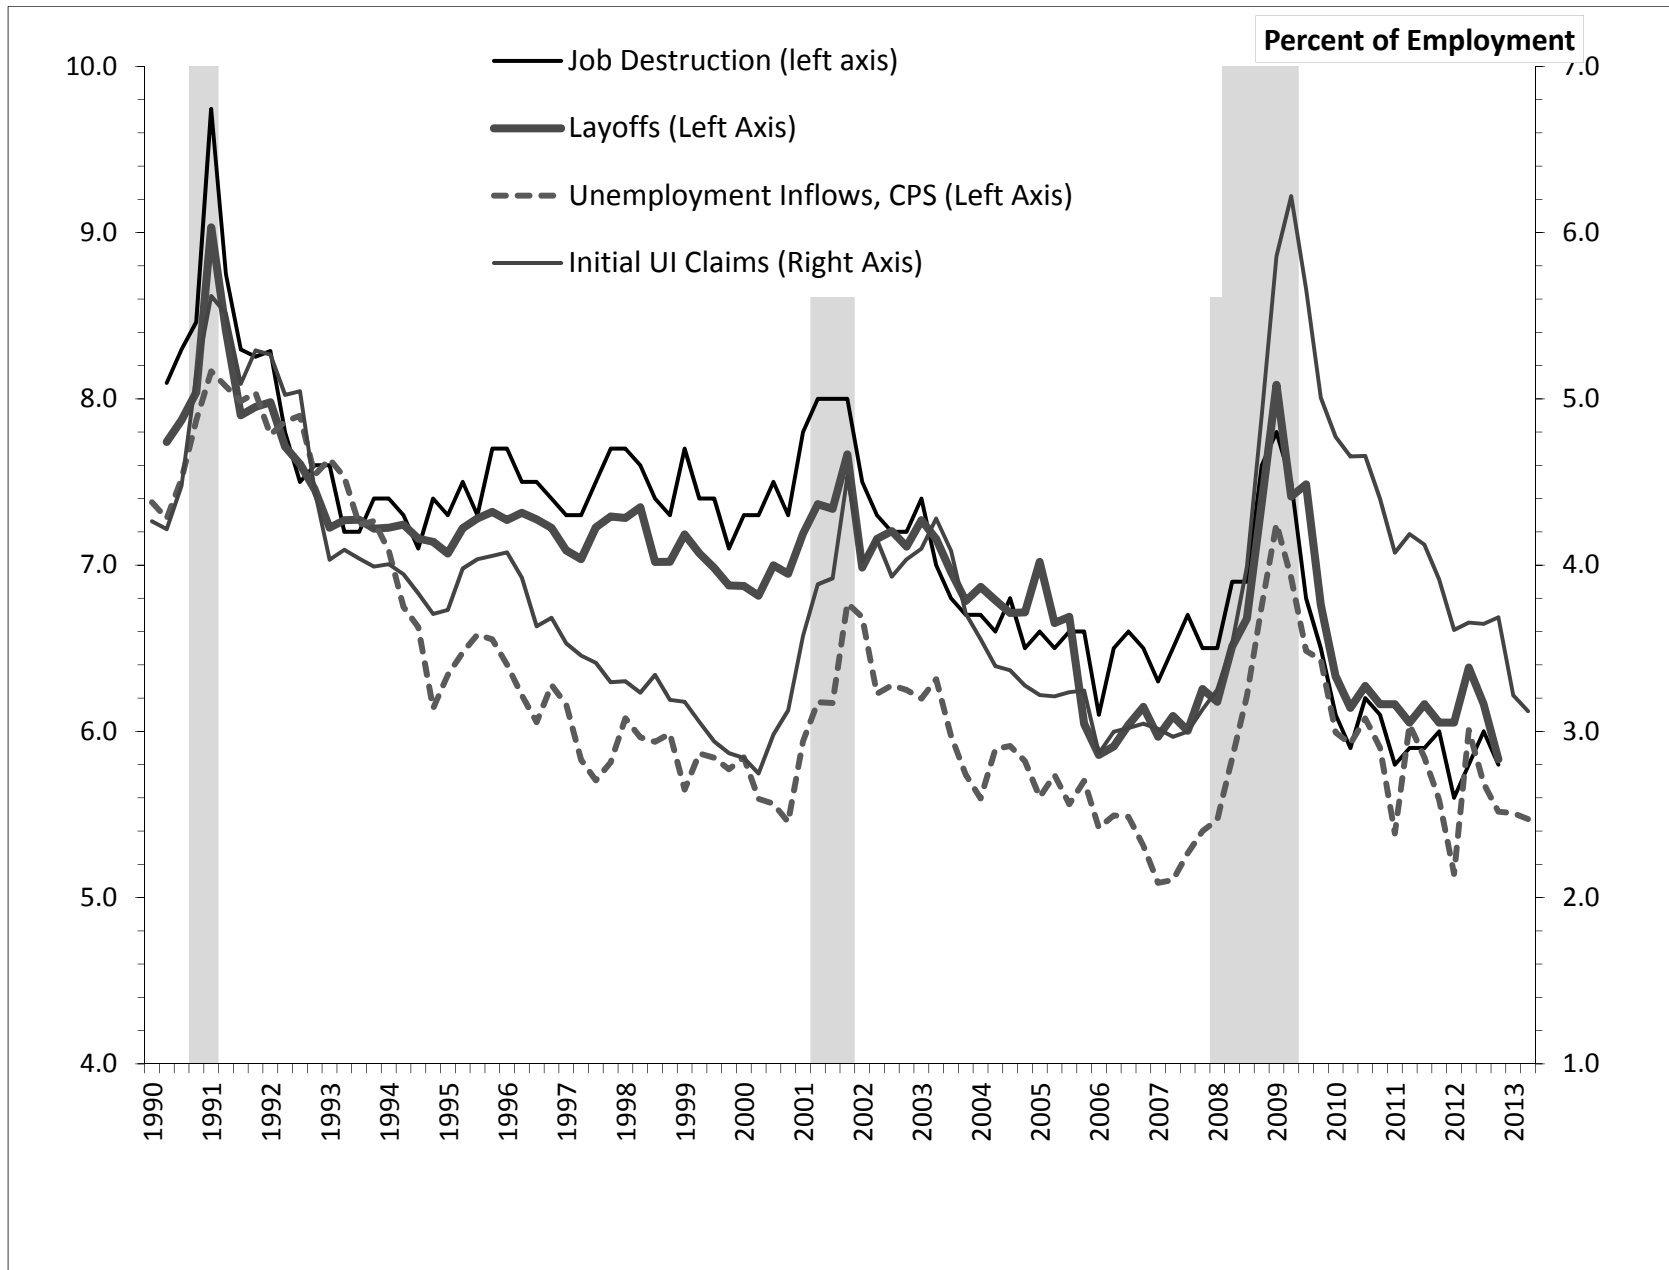

Relating Job Destruction and Layoffs to Unemployment Inflows

Source: Davis, Faberman and Haltiwanger (2011), BED and JOLTS