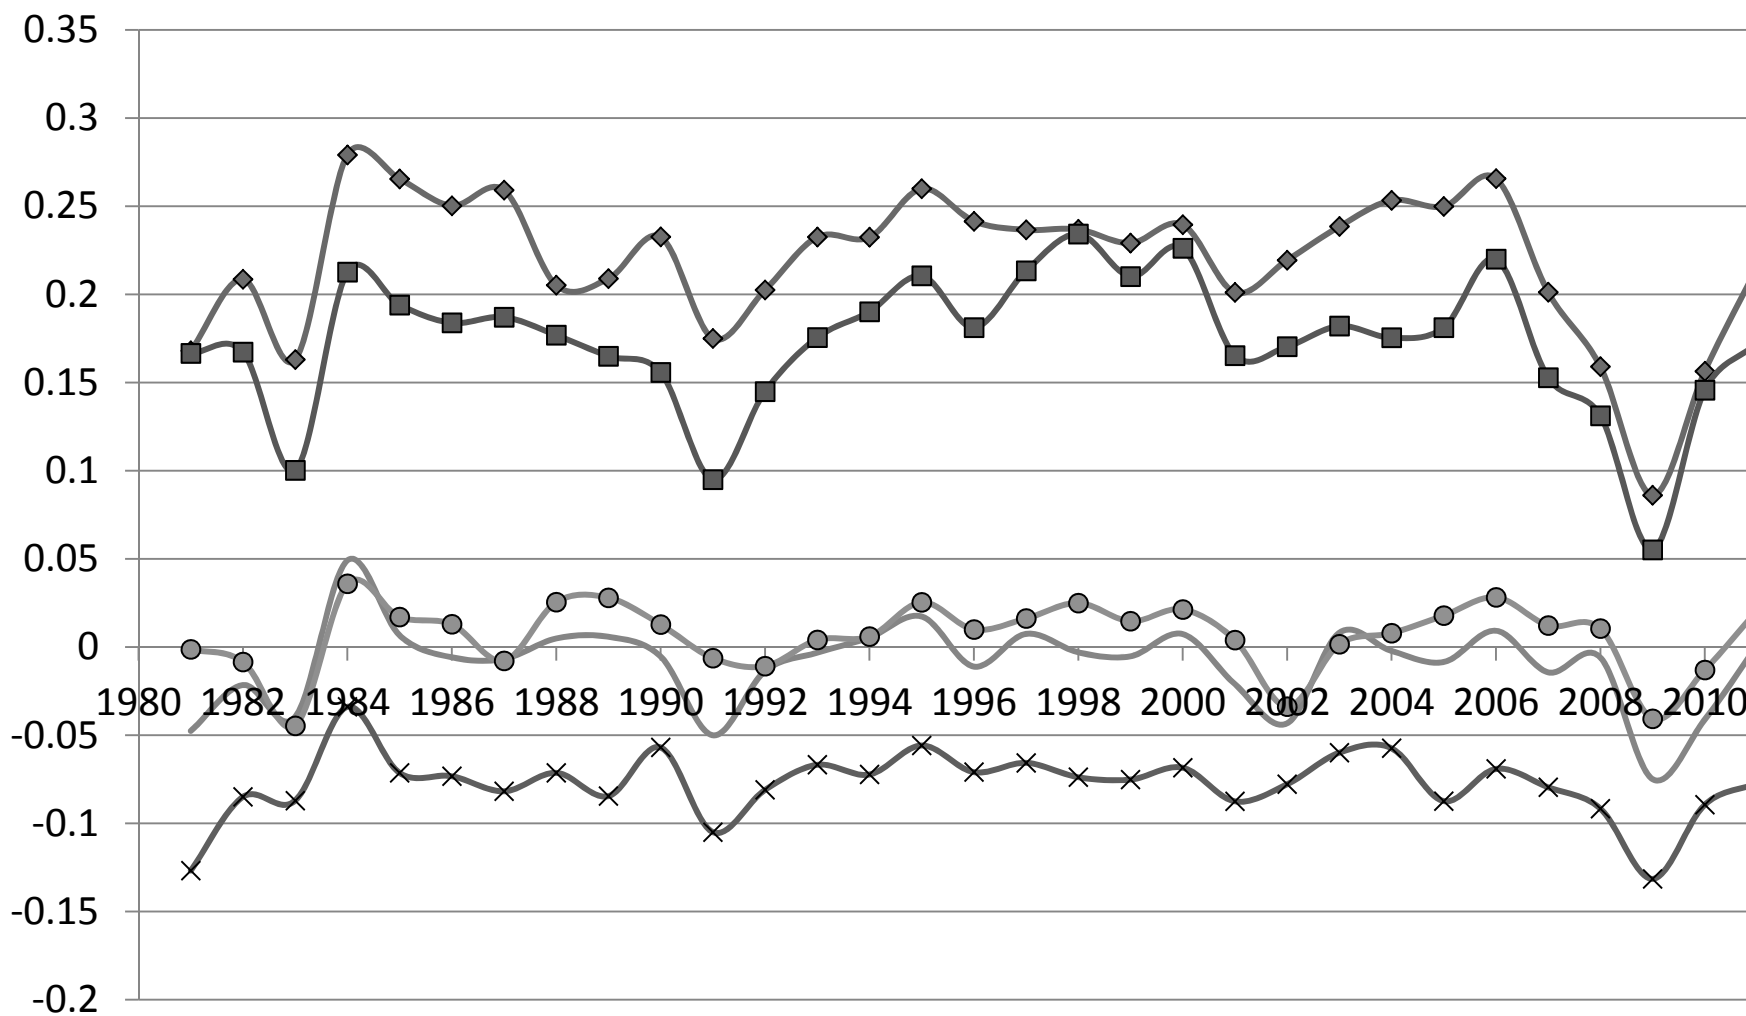

Important to distinguish between firm size and firm age...

Net Growth Rates by Firm Age and Firm Size Source: BDS

◆ Young, Small   ■ Young, Med   × Older, Small   — Older, Med   ● Older, Large